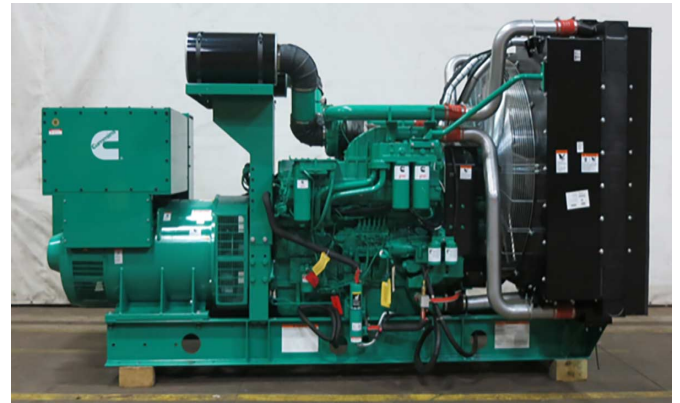

Questions? Ask our experts

Call:713-823-0890

[Call for Pricing](#)

NEW CUMMINS QST30-G5 NR2 STANDBY DIESEL GENERATOR SET – TIER 2

Learn more about our [30 Day Warranty](#) >

KW: 1000

Manufacture Year: 2020

Hours: 3

Dims. and Weight: 169in x 79in x 93in 17,400.00 lbs

Item Number: 1850

Description:

New 2020

Batteries and start up not included.

Cummins 2 Yr 1000 Hr limited warranty

EPA Tier 2 for Standby Emergency Power

Command 3.3 paralleling digital control panel

Load Bank Tested

See All Cummins Generators For Sale >

ENGINE DETAILS

Engine Manufacturer: Cummins

Engine Model: QST30-G5 NR2

Engine HP: 1490

Engine RPM: 1800

Emissions Rating: Tier 2

Engine Block Heater: No

GENERATOR SET DETAILS

Package Manufacturer: Cummins

Enclosure Type: None

GENERATOR END DETAILS

Generator Manufacturer: Stamford Newage

Generator Model: HCI634K

KW Rating: 1000