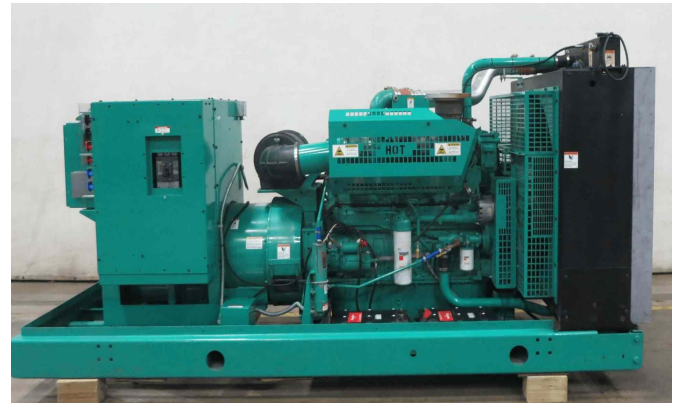

Questions? Ask our experts

Call:713-823-0890

[Call for Pricing](#)

CUMMINS DFEK STANDBY DIESEL GENERATOR – TIER 2

Learn more about our [30 Day Warranty](#) >

KW: 500

Manufacture Year: 2005

Hours: 904

Dims. and Weight: 155in x 61in x 80in 9,800.00 lbs

Item Number: 30720

Description:

EPA Tier 2 QSK15-G9 Cummins Diesel Engine

500 kW Standby/ 455 kW Prime

277/480V (12 lead Connectable)

800A Adjustable Breaker

Powercommand 2100 Controller

Open Skid with Engine Drive Radiator

See All Cummins Generators For Sale >

ENGINE DETAILS

Engine Manufacturer: Cummins

Engine Model: QSK15-G9 NR2

Engine HP: 755

Engine RPM: 1800

Emissions Rating: Tier 2

Engine Block Heater: Yes

GENERATOR SET DETAILS

Package Manufacturer: Cummins

Model: DFEK

S/N: 1050830901

Enclosure Type: None - Open Skid Mount

GENERATOR END DETAILS